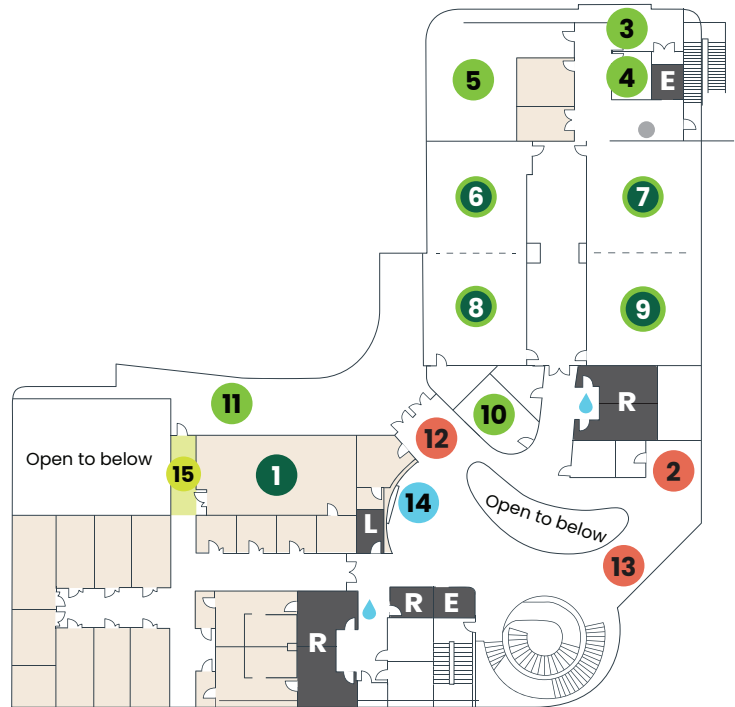

Hydro FLOOR 1

- ★ Main entrance
- 1 Hydro lobby
- 2 Confluence Theater
- 3 Art Gallery #1
- 4 Water TAP
- 5 Teaching lab
- 6 Little Finch Café
- 7 Water Properties
- 8 Water Uses
- 9 The Backyard
- 10 *Crescendo*
- 11 *Vessel*
- 12 *Whirlpool*
- 13 Water TAP viewing area

Hydro FLOOR 2

- 1 CSU Bioprocessing lab
- 2 Stream Table
- 3 Large Music room
- 4 Small Music room/Podcast room
- 5 Rehearsal space
- 6 Cottonwood Creek classroom
- 7 Bear Creek classroom
- 8 Willow Creek classroom
- 9 Spring Creek classroom
- 10 Rock Creek conference room
- 11 Terrace
- 12 South Platte River
- 13 Trout in the Classroom Tank
- 14 Art Gallery #2
- 15 Water TAP viewing area

- | | | | | |
|------------------|---------------------|---------------------|--------------------|-----------------------------------|
| ★ Main entrance | ● Exhibits | ● Art installations | ■ E Elevators | ■ Experts in Action Viewing Areas |
| ● Information | ● Classrooms & Labs | ● Food & Drink | ■ R Restrooms | ■ Research/staff areas |
| ● Water Stations | ● Event Spaces | ● Denver Water | ■ L Lactation room | ■ Stairs |
| | | | | ● Vending Machine |

The Shop FLOOR 1

- 1 The Makerspace
- 2 Artist Studios
- 3 The Lounge
- 4 Dolores River conference room
- 5 CSU Admissions
- 6 Whirlpool
- 7 Curcunati Spur
- 8 Artist Studios viewing area

- ★ Main entrance
- Exhibits
- Art installations
- E Elevators
- Experts in Action Viewing Areas
- Information
- Classrooms & Labs
- Food & Drink
- R Restrooms
- Research/staff areas
- 💧 Water Stations
- Event Spaces
- Denver Water
- L Lactation room
- ≡ Stairs
- Vending Machine