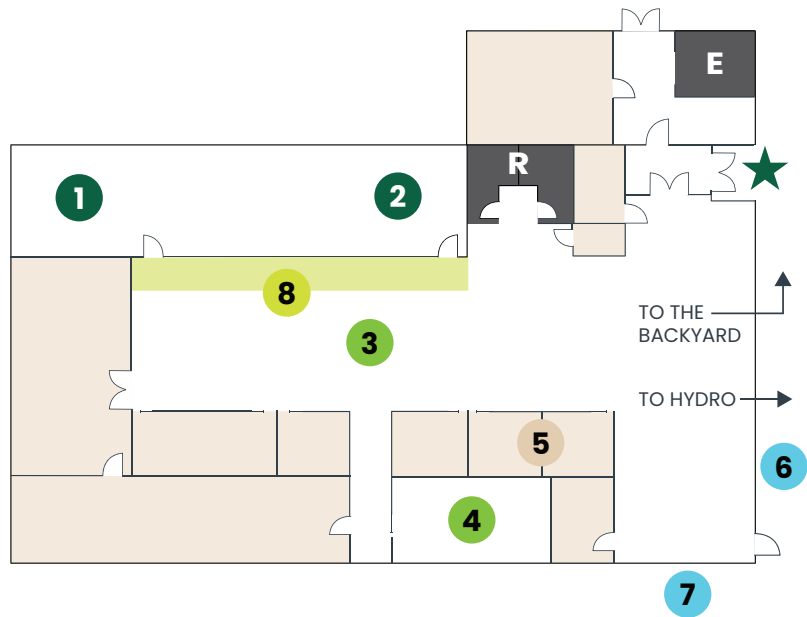

Hydro FLOOR 2

- 1 CSU Bioprocessing lab
- 2 Stream Table
- 3 Large Music room
- 4 Small Music room/Podcast room
- 5 Rehearsal space
- 6 Cottonwood Creek classroom
- 7 Bear Creek classroom
- 8 Willow Creek classroom
- 9 Spring Creek classroom
- 10 Rock Creek conference room
- 11 Terrace
- 12 South Platte River
- 13 Trout in the Classroom Tank
- 14 Art Gallery #2
- 15 Water TAP viewing area

- | | | | | |
|------------------|---------------------|---------------------|--------------------|-----------------------------------|
| ★ Main entrance | ● Exhibits | ● Art installations | ■ E Elevators | ■ Experts in Action Viewing Areas |
| ● Information | ● Classrooms & Labs | ● Food & Drink | ■ R Restrooms | ■ Research/staff areas |
| ● Water Stations | ● Event Spaces | ● Denver Water | ■ L Lactation room | ■ Stairs |
| | | | | ● Vending Machine |

Hydro FLOOR 3

- 1 Denver Water
- 2 Denver Water's Water Quality Lab
- 3 Water Careers
- 4 Water Quality
- 5 Kids' Mock Lab
- 6 What Does Water Mean to You?
- 7 Bridge to Terra
- 8 *Rotation Index*
- 9 Denver Water Lab viewing area

The Shop FLOOR 1

- 1 The Makerspace
- 2 Artist Studios
- 3 The Lounge
- 4 Dolores River conference room
- 5 CSU Admissions
- 6 Whirlpool
- 7 Curcunati Spur
- 8 Artist Studios viewing area

- ★ Main entrance
- Exhibits
- Art installations
- E Elevators
- Experts in Action Viewing Areas
- Information
- Classrooms & Labs
- Food & Drink
- R Restrooms
- Research/staff areas
- 💧 Water Stations
- Event Spaces
- Denver Water
- L Lactation room
- ≡ Stairs
- Vending Machine