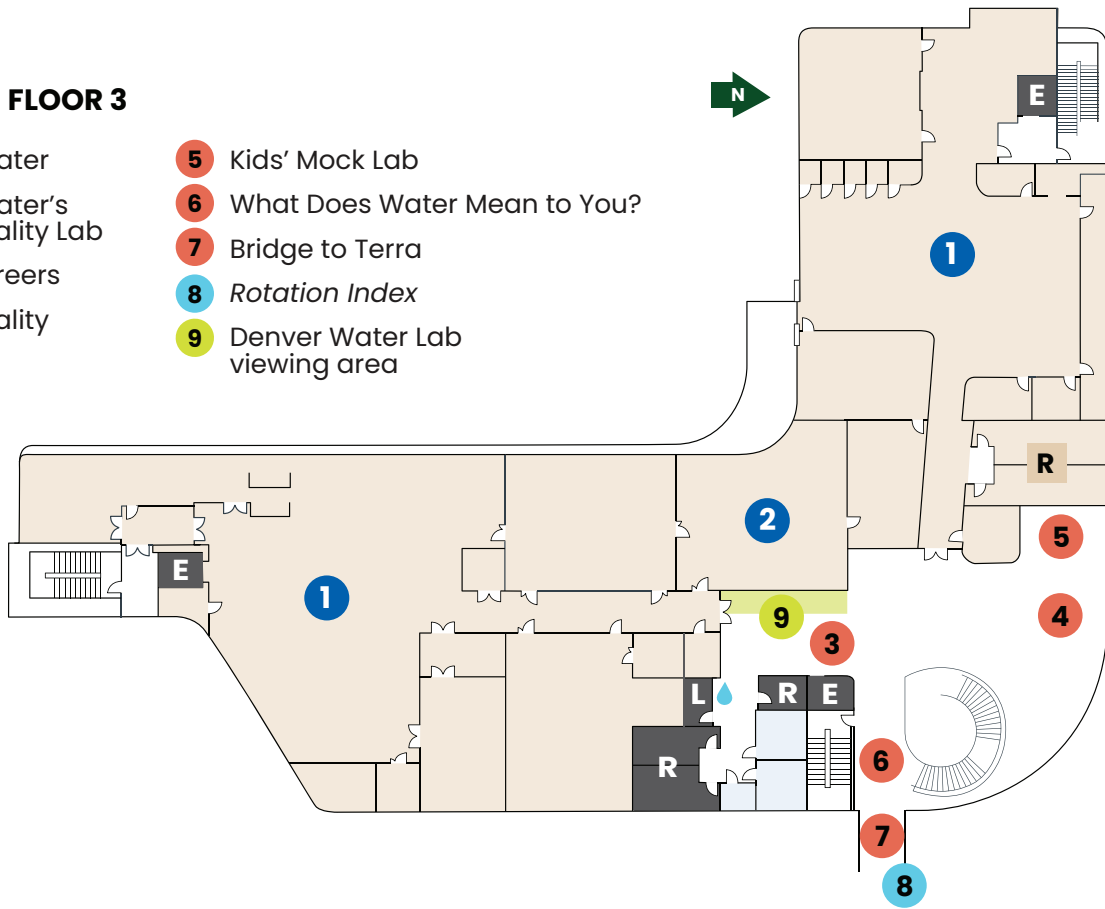

Hydro FLOOR 2

- 1 CSU Bioprocessing lab
- 2 Stream Table
- 3 Large Music room
- 4 Small Music room/Podcast room
- 5 Rehearsal space
- 6 Cottonwood Creek classroom
- 7 Bear Creek classroom
- 8 Willow Creek classroom
- 9 Spring Creek classroom
- 10 Rock Creek conference room
- 11 Terrace
- 12 South Platte River
- 13 Trout in the Classroom Tank
- 14 Art Gallery #2
- 15 Water TAP viewing area

- | | | | | |
|------------------|---------------------|---------------------|--------------------|-----------------------------------|
| ★ Main entrance | ● Exhibits | ● Art installations | ■ E Elevators | ■ Experts in Action Viewing Areas |
| ● Information | ● Classrooms & Labs | ● Food & Drink | ■ R Restrooms | ■ Research/staff areas |
| ● Water Stations | ● Event Spaces | ● Denver Water | ■ L Lactation room | ■ Stairs |
| | | | | ● Vending Machine |

Hydro FLOOR 3

- 1 Denver Water
- 2 Denver Water's Water Quality Lab
- 3 Water Careers
- 4 Water Quality
- 5 Kids' Mock Lab
- 6 What Does Water Mean to You?
- 7 Bridge to Terra
- 8 *Rotation Index*
- 9 Denver Water Lab viewing area

The Shop FLOOR 1

- 1 The Makerspace
- 2 Artist Studios
- 3 The Lounge
- 4 Dolores River conference room
- 5 CSU Admissions
- 6 Whirlpool
- 7 Curcunati Spur
- 8 Artist Studios viewing area

- ★ Main entrance
- Exhibits
- Art installations
- E Elevators
- Experts in Action Viewing Areas
- Information
- Classrooms & Labs
- Food & Drink
- R Restrooms
- Research/staff areas
- 💧 Water Stations
- Event Spaces
- Denver Water
- L Lactation room
- ≡ Stairs
- Vending Machine