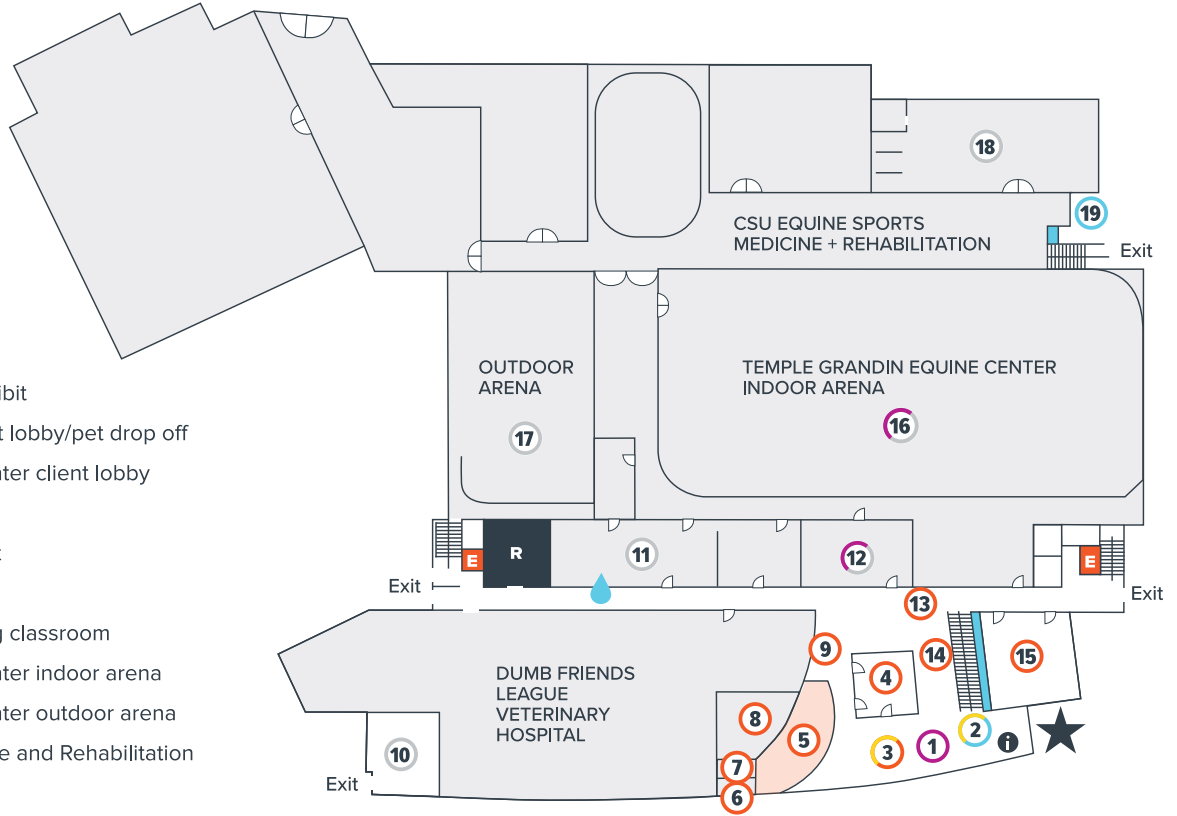

MAP KEY

★ Main entrance	○ Classrooms	≡ Stairs
ⓘ Information	○ Outdoor spaces	E Elevators
💧 Water stations	○ Art installations	R Restrooms
○ Exhibits	○ Event spaces	▭ Viewing areas
○ Selfie Spots	○ Conference rooms	▭ Research/staff areas

FLOOR 1

- ★ Main entrance
- ① Vida Lobby
- ② Animals at Play
- ③ Interactive kitten
- ④ Kid's Mock Vet Clinic
- ⑤ Surgery viewing area
- ⑥ Exam room
- ⑦ Dental surgery suite
- ⑧ Surgery suite
- ⑨ Animal science careers exhibit
- ⑩ Dumb Friends League client lobby/pet drop off
- ⑪ Temple Grandin Equine Center client lobby
- ⑫ Arena viewing lounge
- ⑬ CSU health research exhibit
- ⑭ Diagnostic imaging exhibit
- ⑮ Virtual Reality - Lark Bunting classroom
- ⑯ Temple Grandin Equine Center indoor arena
- ⑰ Temple Grandin Equine Center outdoor arena
- ⑱ CSU Equine Sports Medicine and Rehabilitation
- ⑲ Vital Rhythms (outside)

FLOOR 2

- ① Black Bear classroom
- ② Moose Alcove/indoor arena viewing area
- ③ Temple Grandin Equine Center indoor arena viewing room
- ④ Interactive Digital Wall
- ⑤ Elk's Landing
- ⑥ Spay/neuter clinic observation area
- ⑦ Dumb Friends League spay/neuter clinic
- ⑧ Introduction to horses and horse careers exhibits
- ⑨ Indoor/Outdoor Arena viewing areas
- ⑩ Equine grooming exhibit
- ⑪ One Health Institute exhibit
- ⑫ Mountain Lion Alcove/viewing area
- ⑬ CSU Equine Sports Medicine and Rehabilitation