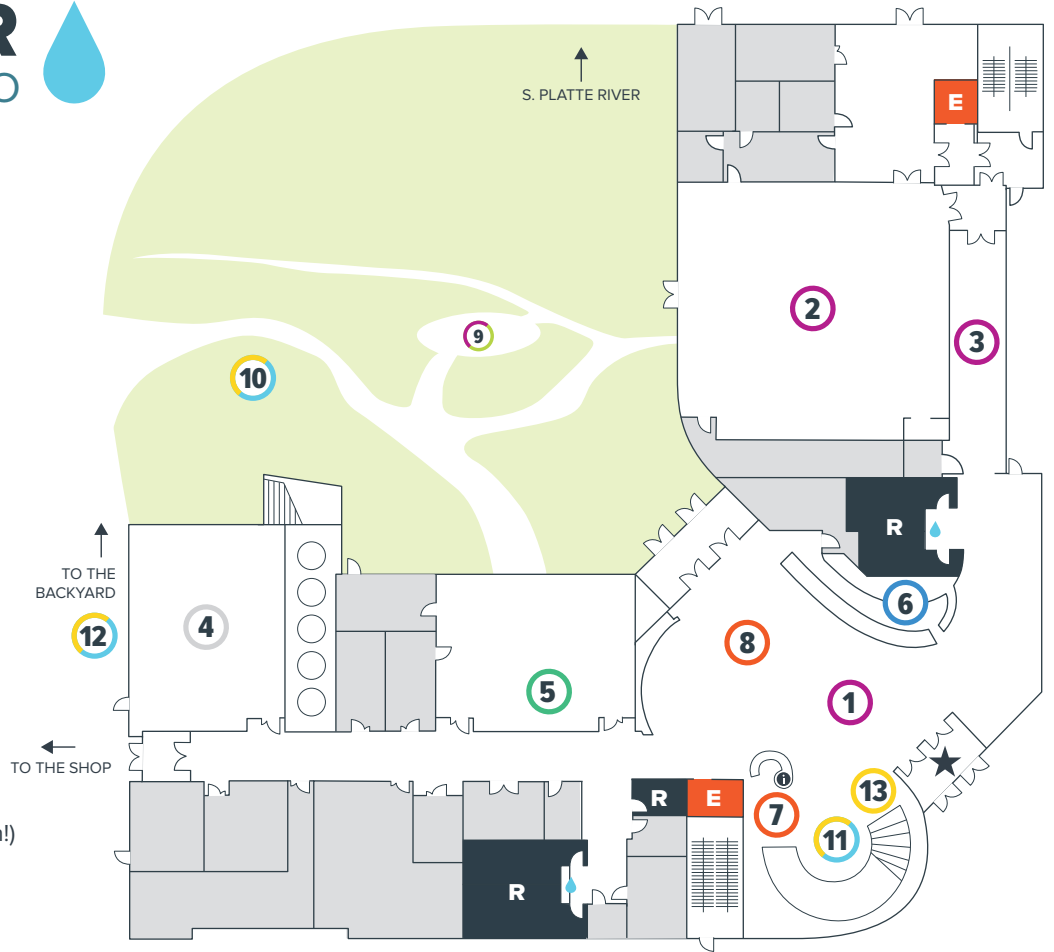

LEVEL 1

- ★ Main entrance
- ① Hydro lobby
- ② Confluence Theater
- ③ Theater lobby
- ④ Water TAP Lab
- ⑤ Teaching Lab
- ⑥ Western Daughters Kitchen
- ⑦ Water Properties exhibit
- ⑧ Water Uses exhibit
- ⑨ The Backyard (coming soon!)
- ⑩ Art at Spur: *Crescendo*
- ⑪ Art at Spur: *Swirl* (coming soon!)
- ⑫ Art at Spur: *Whirlpool* (coming soon!)
- ⑬ Spiral staircase

LEVEL 2

- ① CSU Learning Lab
- ② Stream Table
- ③ Water TAP Lab viewing area
- ④ ⑤ Music rooms
- ⑥ Rehearsal space
- ⑦ Cottonwood Creek classroom
- ⑧ Bear Creek classroom
- ⑨ Willow Creek classroom
- ⑩ Spring Creek classroom
- ⑪ Rock Creek conference room
- ⑫ Terrace
- ⑬ South Platte River exhibit
- ⑭ Trout in the Classroom fish tank
- ⑮ Downtown and mountain views

MAP KEY

- | | |
|---------------------|------------------------|
| ★ Main entrance | ○ Event spaces |
| ⓘ Information | ○ Conference rooms |
| 💧 Water stations | ≡ Stairs |
| 📍 Exhibits | ⬆️ Elevators |
| 📸 Selfie Spots | ♂️ Restrooms |
| 🍷 Food & Drink | 👩 Lactation room |
| 🏫 Classrooms | 🇺🇸 Denver Water |
| 🌿 Outdoor spaces | 👁️ Viewing areas |
| 🎨 Art installations | 👥 Research/staff areas |

WELCOME TO THE SHOP

LEVEL 1

- 1 Artist studios
- 2 Lounge
- 3 Dolores River conference room

MAP KEY

★ Main entrance	
ⓘ Information	
💧 Water stations	
📍 Exhibits	
📸 Selfie Spots	
🍷 Food & Drink	
🎓 Classrooms	
🌿 Outdoor spaces	
🎨 Art installations	
🎪 Event spaces	
🏠 Conference rooms	
🪜 Stairs	
📡 Elevators	
🚻 Restrooms	
👩‍🍼 Lactation room	
💧 Denver Water	
👁️ Viewing areas	
🏢 Research/staff areas	