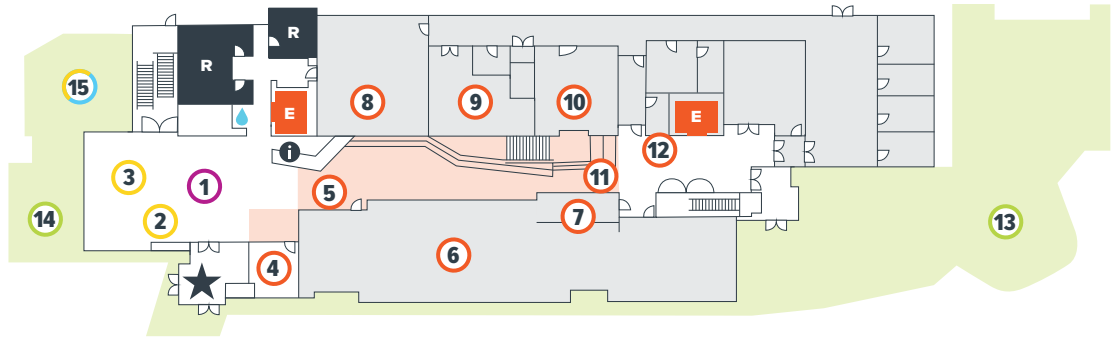

MAP KEY

★ Main entrance	○ Classrooms	≡ Stairs
ⓘ Information	○ Outdoor spaces	Ⓜ Elevators
💧 Water stations	○ Art installations	Ⓜ Restrooms
○ Exhibits	○ Event spaces	▭ Viewing areas
○ Selfie Spots	○ Conference rooms	▭ Research/staff areas

FLOOR 1

★ Main entrance

1 Terra Lobby

2 Living wall

3 Sunflower exhibit

4 Controlled Environment Horticulture

5 Food Systems exhibit

6 Terra Kitchen

7 Sensory testing lab

8 Dairy lab

9 Produce lab

10 Meat lab

11 Careers exhibit

12 Food Innovation exhibit

13 Community Food Justice Garden

14 North plaza

15 *The Bale*

FLOOR 2

1 Controlled Environment Horticulture lab

2 Pueblo Chile conference room

3 Palisade Peach conference room

4 CSU Spur offices

5 CSU Resilience Center

FLOOR 3