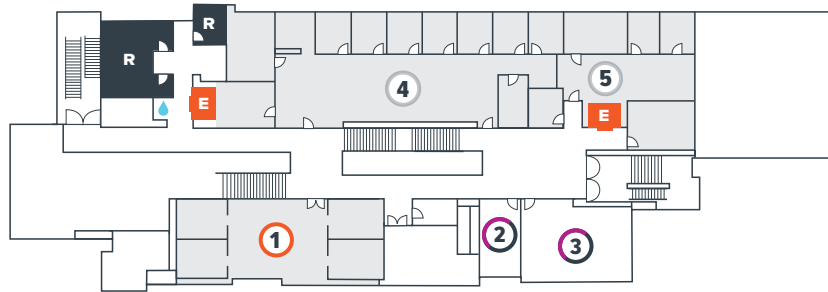

MAP KEY

★ Main entrance	○ Classrooms	≡ Stairs
ⓘ Information	○ Outdoor spaces	Ⓜ Elevators
💧 Water stations	○ Art installations	Ⓜ Restrooms
○ Exhibits	○ Event spaces	▭ Viewing areas
○ Selfie Spots	○ Conference rooms	▭ Research/staff areas

15 *The Bale*

FLOOR 2

1 Controlled Environment Horticulture lab

2 Pueblo Chile conference room

3 Palisade Peach conference room

4 CSU Spur offices

5 CSU Resilience Center

FLOOR 3

1 Ag Discovery exhibits

2 CSU Impact map

3 Kid's Kitchen

4 Pumpkin classroom

5 Alfalfa classroom

6 Morgridge Learning Lab

7 Soil sample drop-off

8 Microbiology lab