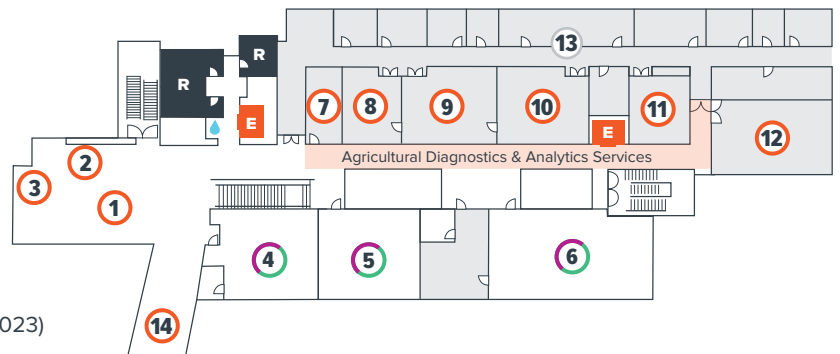

MAP KEY

★ Main entrance	○ Classrooms	≡ Stairs
ⓘ Information	○ Outdoor spaces	Ⓜ Elevators
💧 Water stations	○ Art installations	Ⓜ Restrooms
○ Exhibits	○ Event spaces	▭ Viewing areas
○ Selfie Spots	○ Conference rooms	▭ Research/staff areas

1 Ag Discovery exhibits

2 CSU Impact map

3 Kid's Kitchen

4 Pumpkin classroom

5 Alfalfa classroom

6 Morgridge Learning Lab

7 Soil sample drop-off

8 Microbiology lab

9 Molecular Biology lab

10 Water lab

11 Instrument lab

12 Soil/Plant lab

13 CSU Spur offices

14 Bridge to Hydro (opening 2023)

FLOOR 4

1 *Tomorrow's Food*

2 Ag Discovery exhibits

3 Indoor Garden Terrace

4 Outdoor Garden Terrace

5 Research Green Roof

6 Greenhouse

FLOOR 5

1 Indoor Hops Terrace

2 Outdoor Hops Terrace