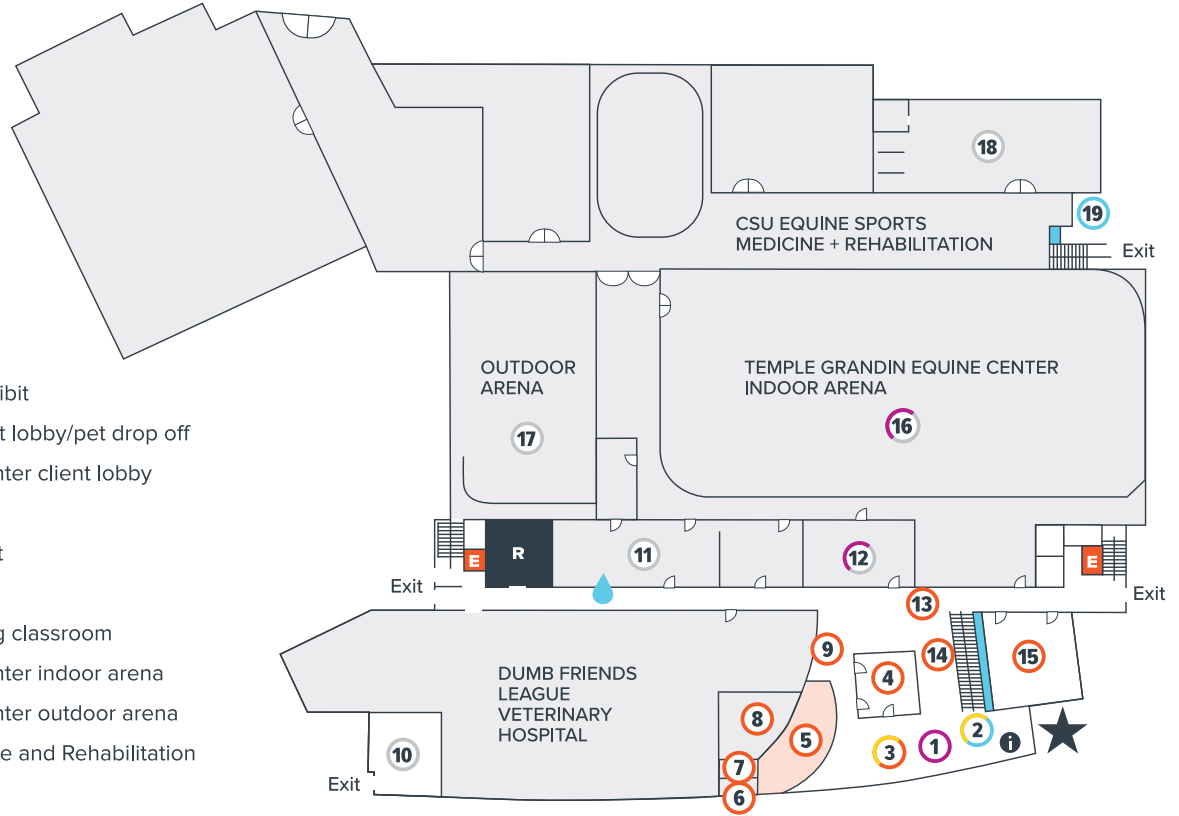

MAP KEY

★ Main entrance	○ Classrooms	≡ Stairs	⊞ N
ⓘ Information	○ Outdoor spaces	ⓔ Elevators	⊞ W
💧 Water stations	○ Art installations	Ⓜ Restrooms	⊞ E
○ Exhibits	○ Event spaces	▭ Viewing areas	⊞ S
○ Selfie Spots	○ Conference rooms	▭ Research/staff areas	

FLOOR 1

- ★ Main entrance
- ① Vida Lobby
- ② Animals at Play
- ③ Interactive kitten
- ④ Kid's Mock Vet Clinic
- ⑤ Surgery viewing area
- ⑥ Exam room
- ⑦ Dental surgery suite
- ⑧ Surgery suite
- ⑨ Animal science careers exhibit
- ⑩ Dumb Friends League client lobby/pet drop off
- ⑪ Temple Grandin Equine Center client lobby
- ⑫ Arena viewing lounge
- ⑬ CSU health research exhibit
- ⑭ Diagnostic imaging exhibit
- ⑥ Virtual Reality - Lark Bunting classroom
- ⑯ Temple Grandin Equine Center indoor arena
- ⑰ Temple Grandin Equine Center outdoor arena
- ⑱ CSU Equine Sports Medicine and Rehabilitation
- ⑲ Vital Rhythms (outside)

FLOOR 2

- ① Black Bear classroom
- ② Moose Alcove/indoor arena viewing area
- ③ Temple Grandin Equine Center indoor arena viewing room
- ④ Interactive Digital Wall
- ⑤ Elk's Landing
- ⑥ Spay/neuter clinic observation area
- ⑦ Dumb Friends League spay/neuter clinic
- ⑧ Introduction to horses and horse careers exhibits
- ⑨ Indoor/Outdoor Arena viewing areas
- ⑩ Equine grooming exhibit
- ⑪ One Health Institute exhibit
- ⑫ Mountain Lion Alcove/viewing area
- ⑬ CSU Equine Sports Medicine and Rehabilitation